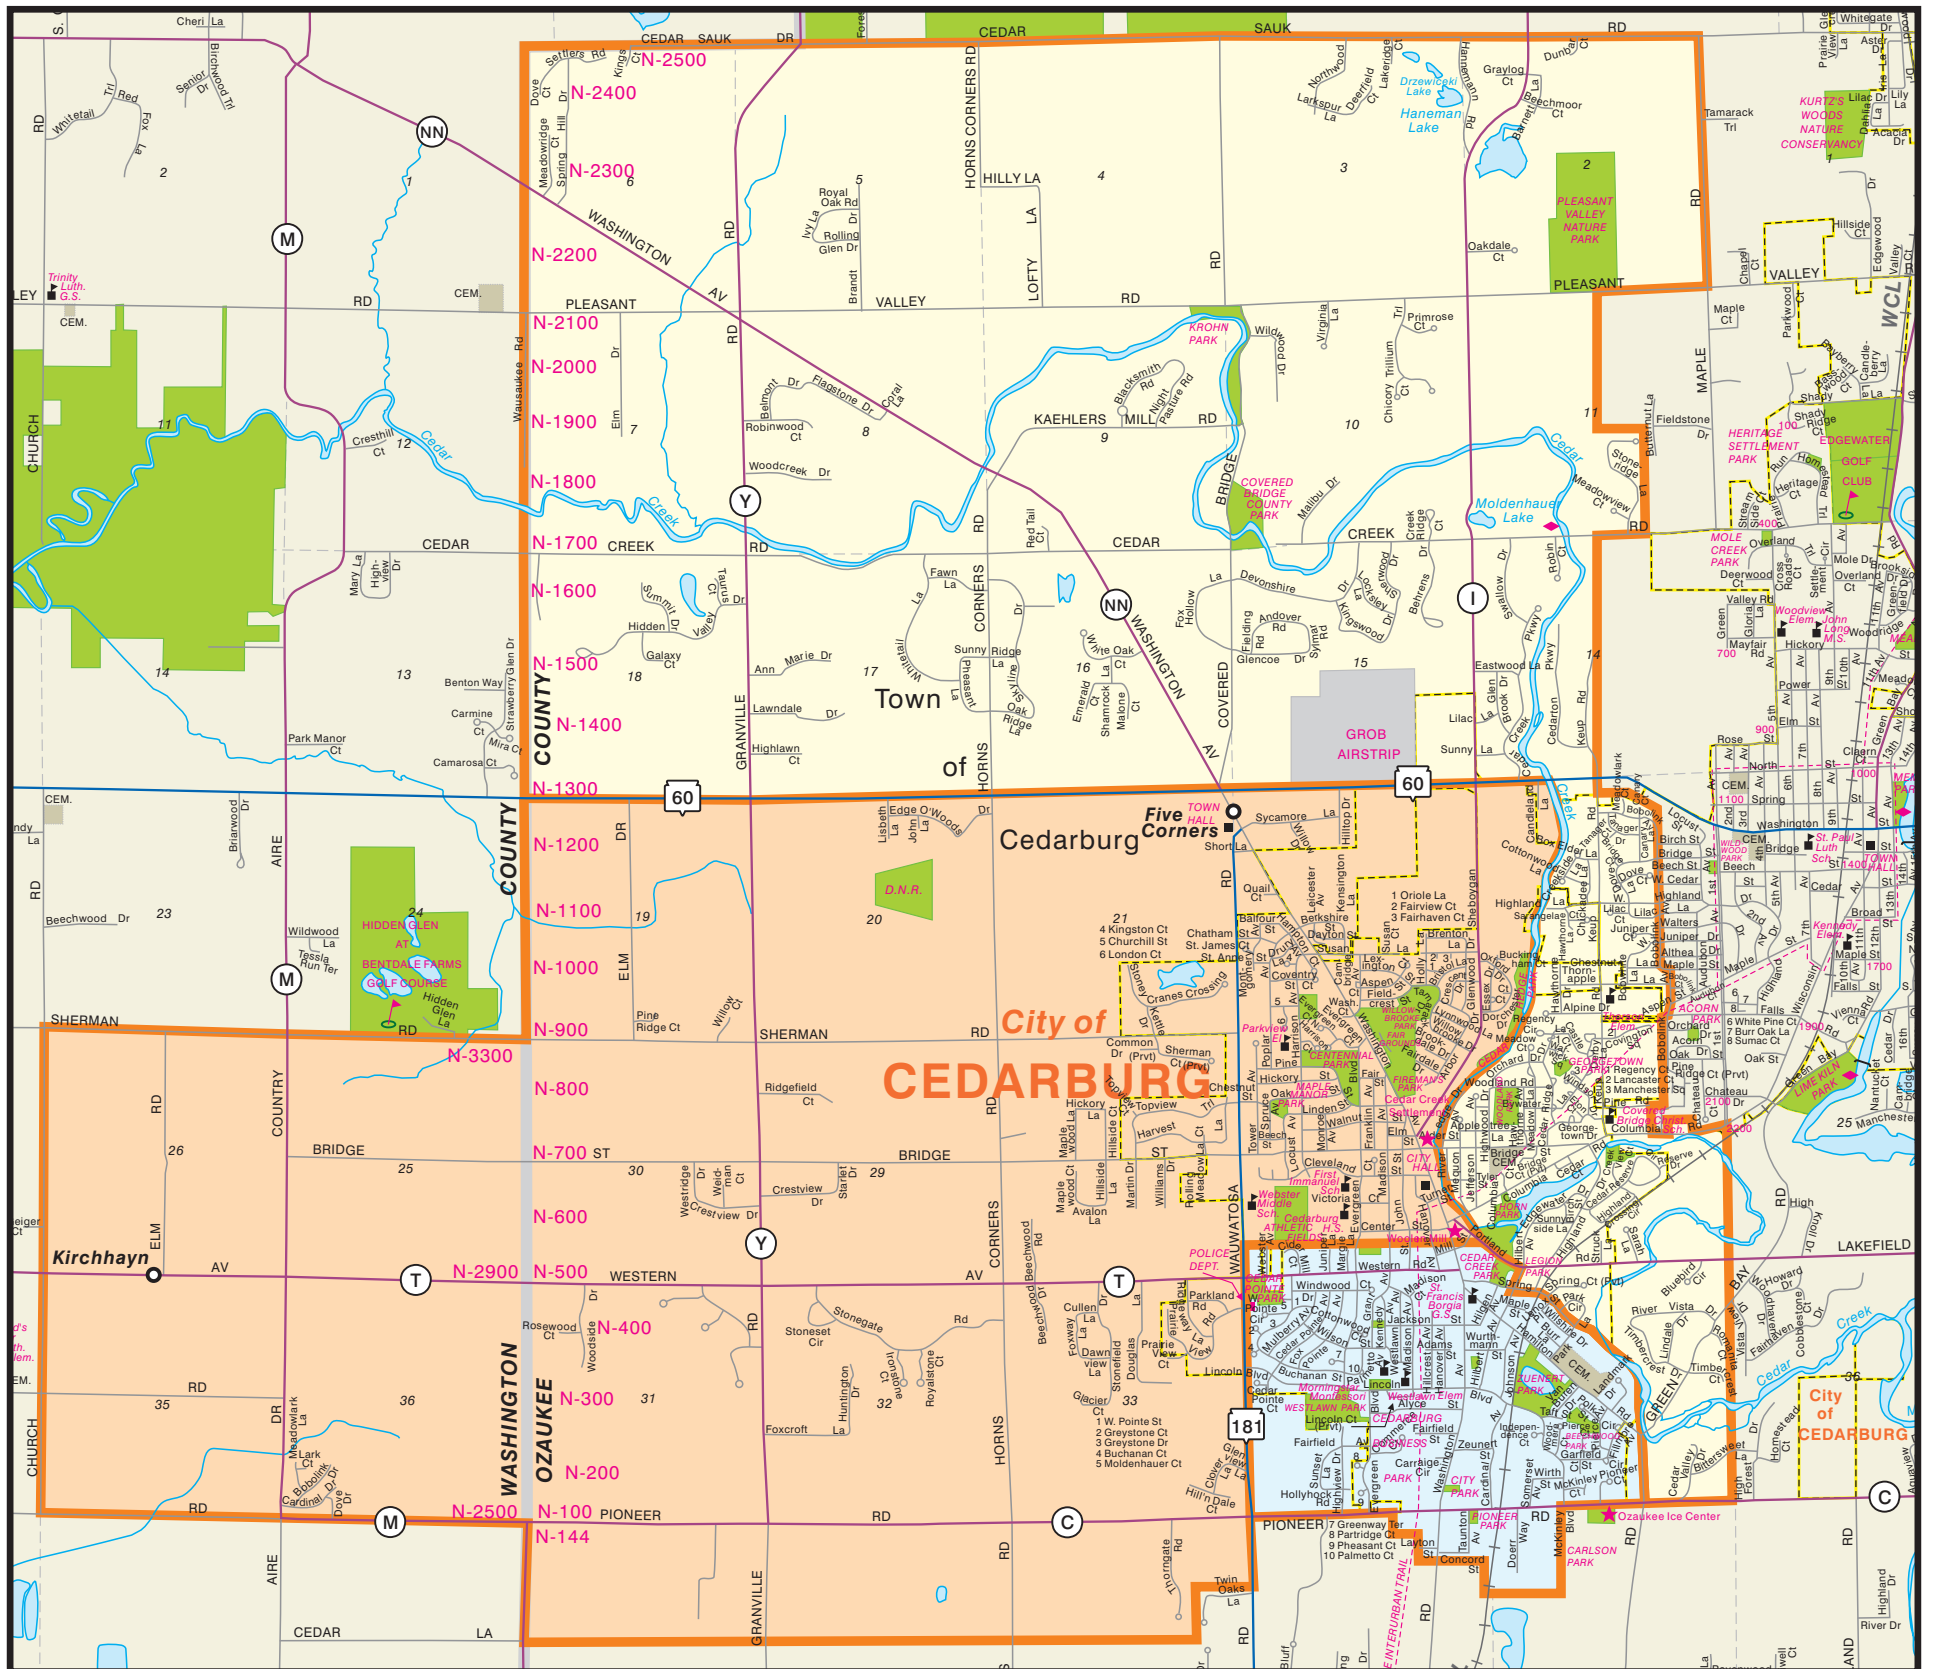

# CEDARBURG SCHOOL DISTRICT

**Boundaries - North to West to South to East**

**Northern Boundary - Cedar Sauk Road**

**Western Boundary - Wausaukee (from Cedar Sauk to Sherman Road)**

**Northern Boundary - Sherman Road (west from Wausaukee to Church Road in Jackson)**

**Western Boundary - Church Road (from Sherman Road south to Pioneer Road)**

**Southern Boundary - Pioneer Road (with several small areas south of Pioneer)**

**Eastern Boundary - Maple Road at northeast corner of the district; Bobolink Avenue further south**

 **PARKVIEW ELEM.**

 **THORSON ELEM.**

 **WESTLAWN ELEM.**